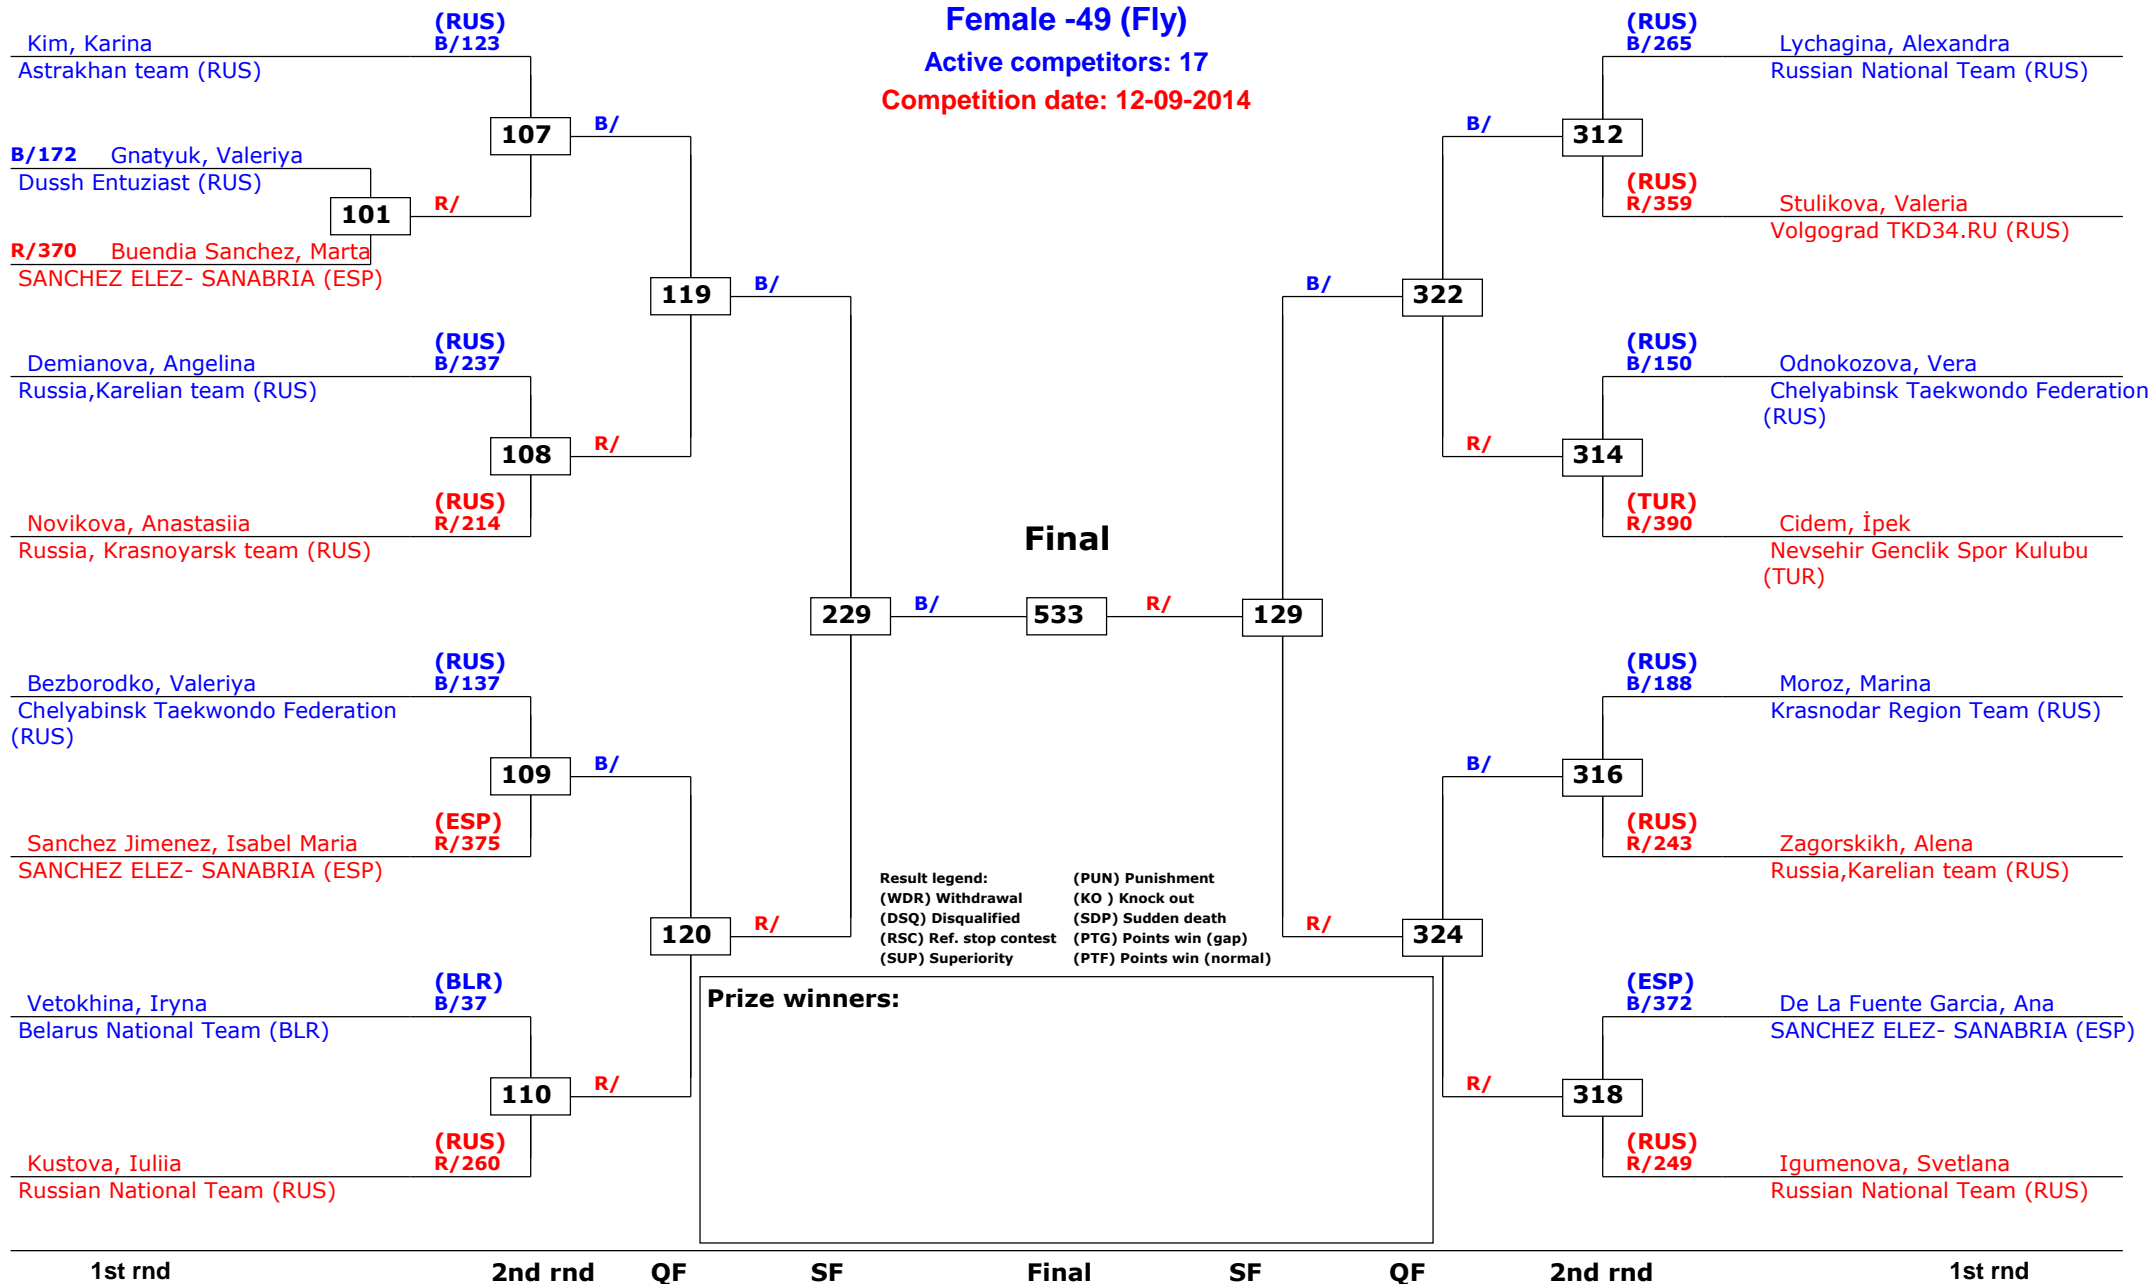

# Russian Open 2014

Moscow, Russia

Tournament date: 12-09-2014 upto 13-09-2014

Male +87 (Heavy)

Active competitors: 12

Competition date: 12-09-2014

Result legend:

(WDR) Withdrawal	(PUN) Punishment
(DSQ) Disqualified	(KO ) Knock out
(RSC) Ref. stop contest	(SDP) Sudden death
(SUP) Superiority	(PTG) Points win (gap)
	(PTF) Points win (normal)

# Russian Open 2014

Moscow, Russia

Tournament date: 12-09-2014 upto 13-09-2014

Female -49 (Fly)

Active competitors: 17

Competition date: 12-09-2014

# Russian Open 2014

Moscow, Russia

Tournament date: 12-09-2014 upto 13-09-2014

Female -67 (Welter)

Active competitors: 13

Competition date: 12-09-2014

Result legend:

(WDR) Withdrawal	(PUN) Punishment
(DSQ) Disqualified	(KO ) Knock out
(RSC) Ref. stop contest	(SDP) Sudden death
(SUP) Superiority	(PTG) Points win (gap)
	(PTF) Points win (normal)

# Russian Open 2014

Moscow, Russia

Tournament date: 12-09-2014 upto 13-09-2014

Female -73 (Middle)

Active competitors: 11

Competition date: 12-09-2014