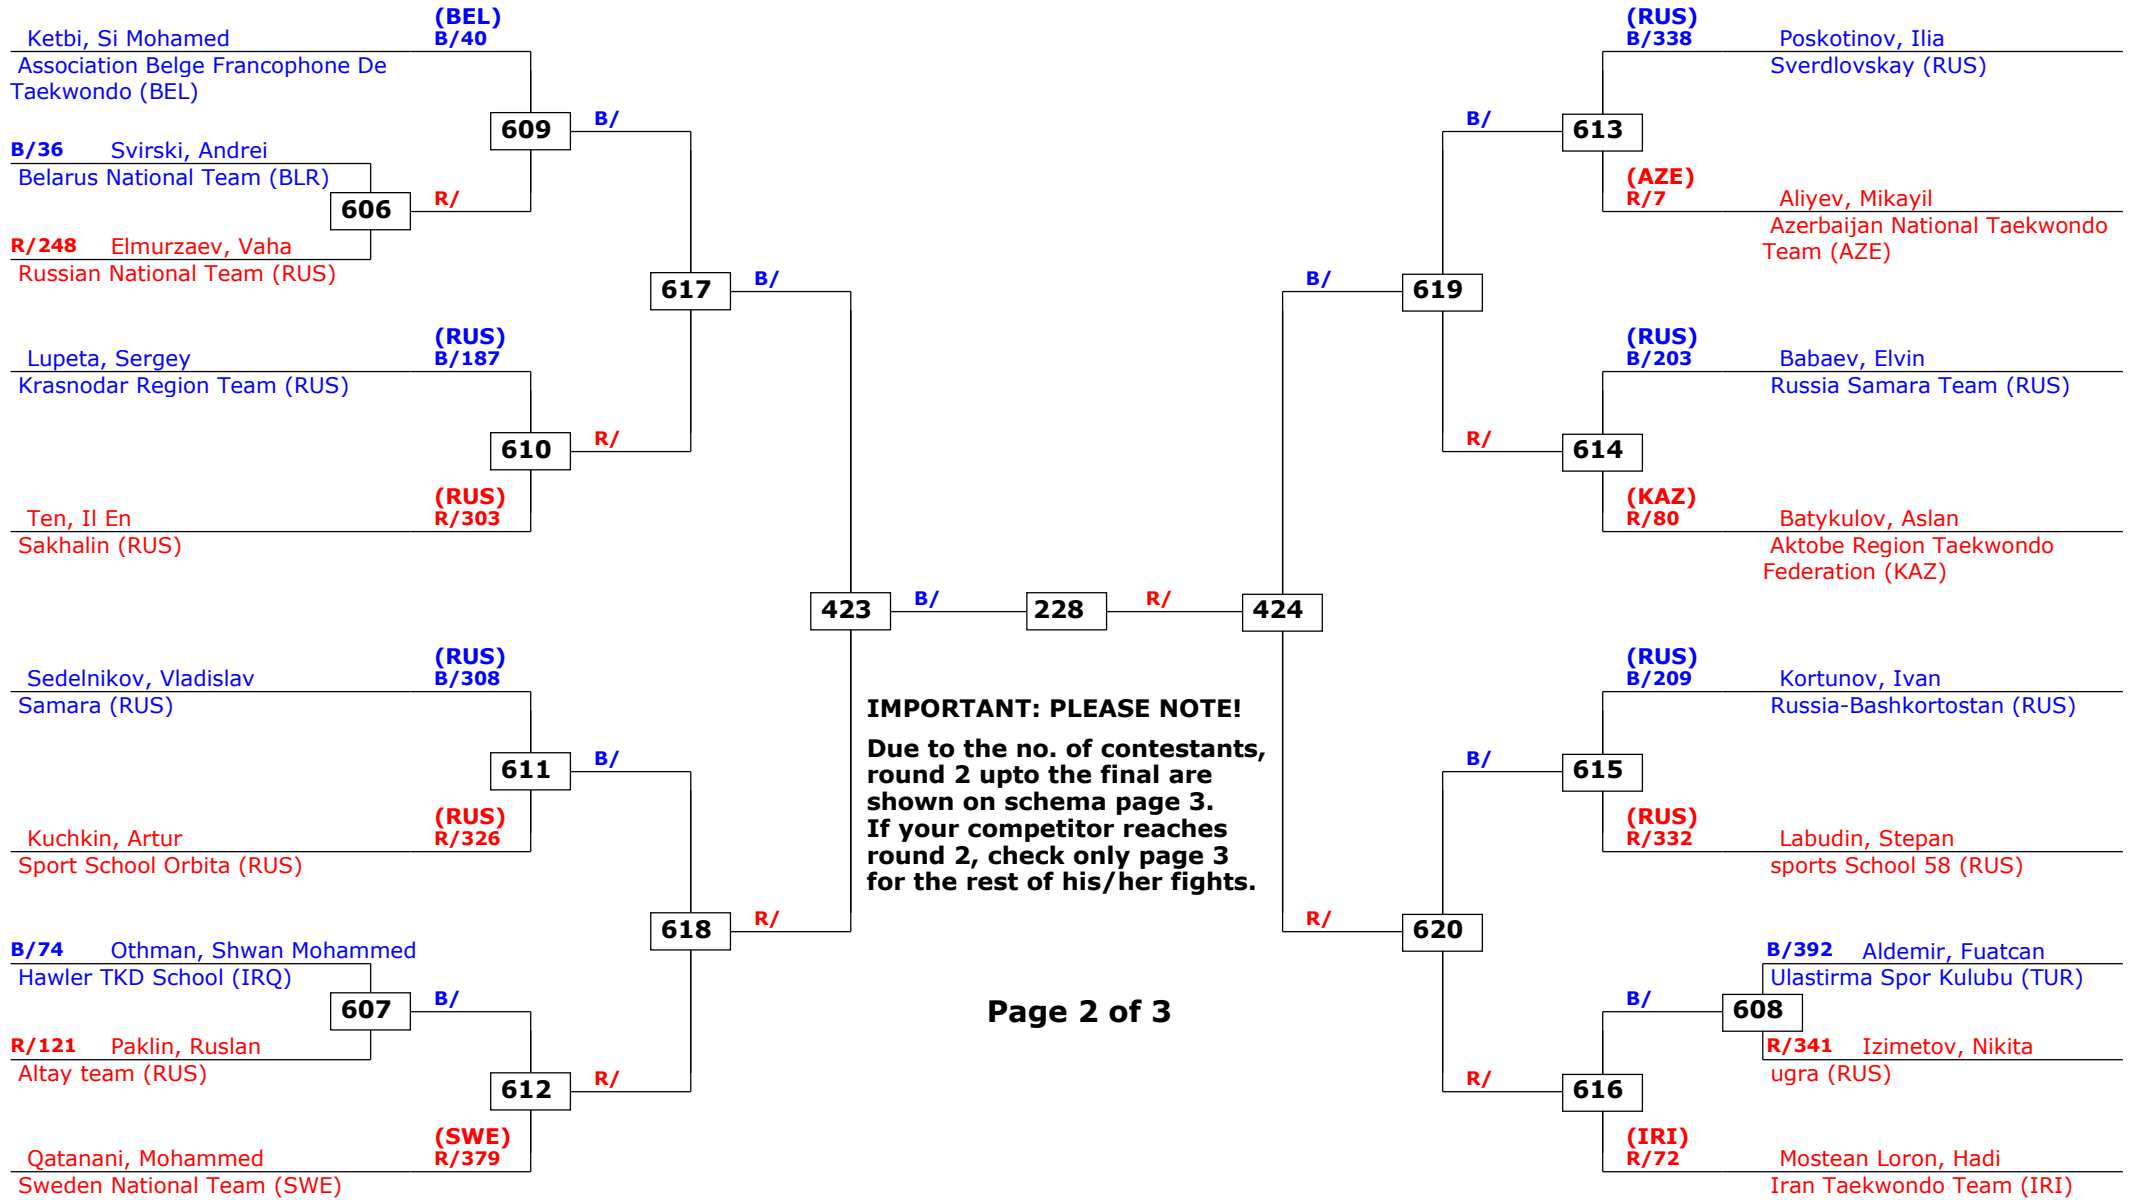

# Russian Open 2014

Moscow, Russia

Tournament date: 12-09-2014 upto 13-09-2014

## Male -58 (Fly)

Active competitors: 38

Competition date: 12-09-2014

1st rnd

2nd rnd

3rd rnd

QF

SF

QF

3rd rnd

2nd rnd

1st rnd

**IMPORTANT: PLEASE NOTE!**  
Due to the no. of contestants, round 2 upto the final are shown on schema page 3. If your competitor reaches round 2, check only page 3 for the rest of his/her fights.