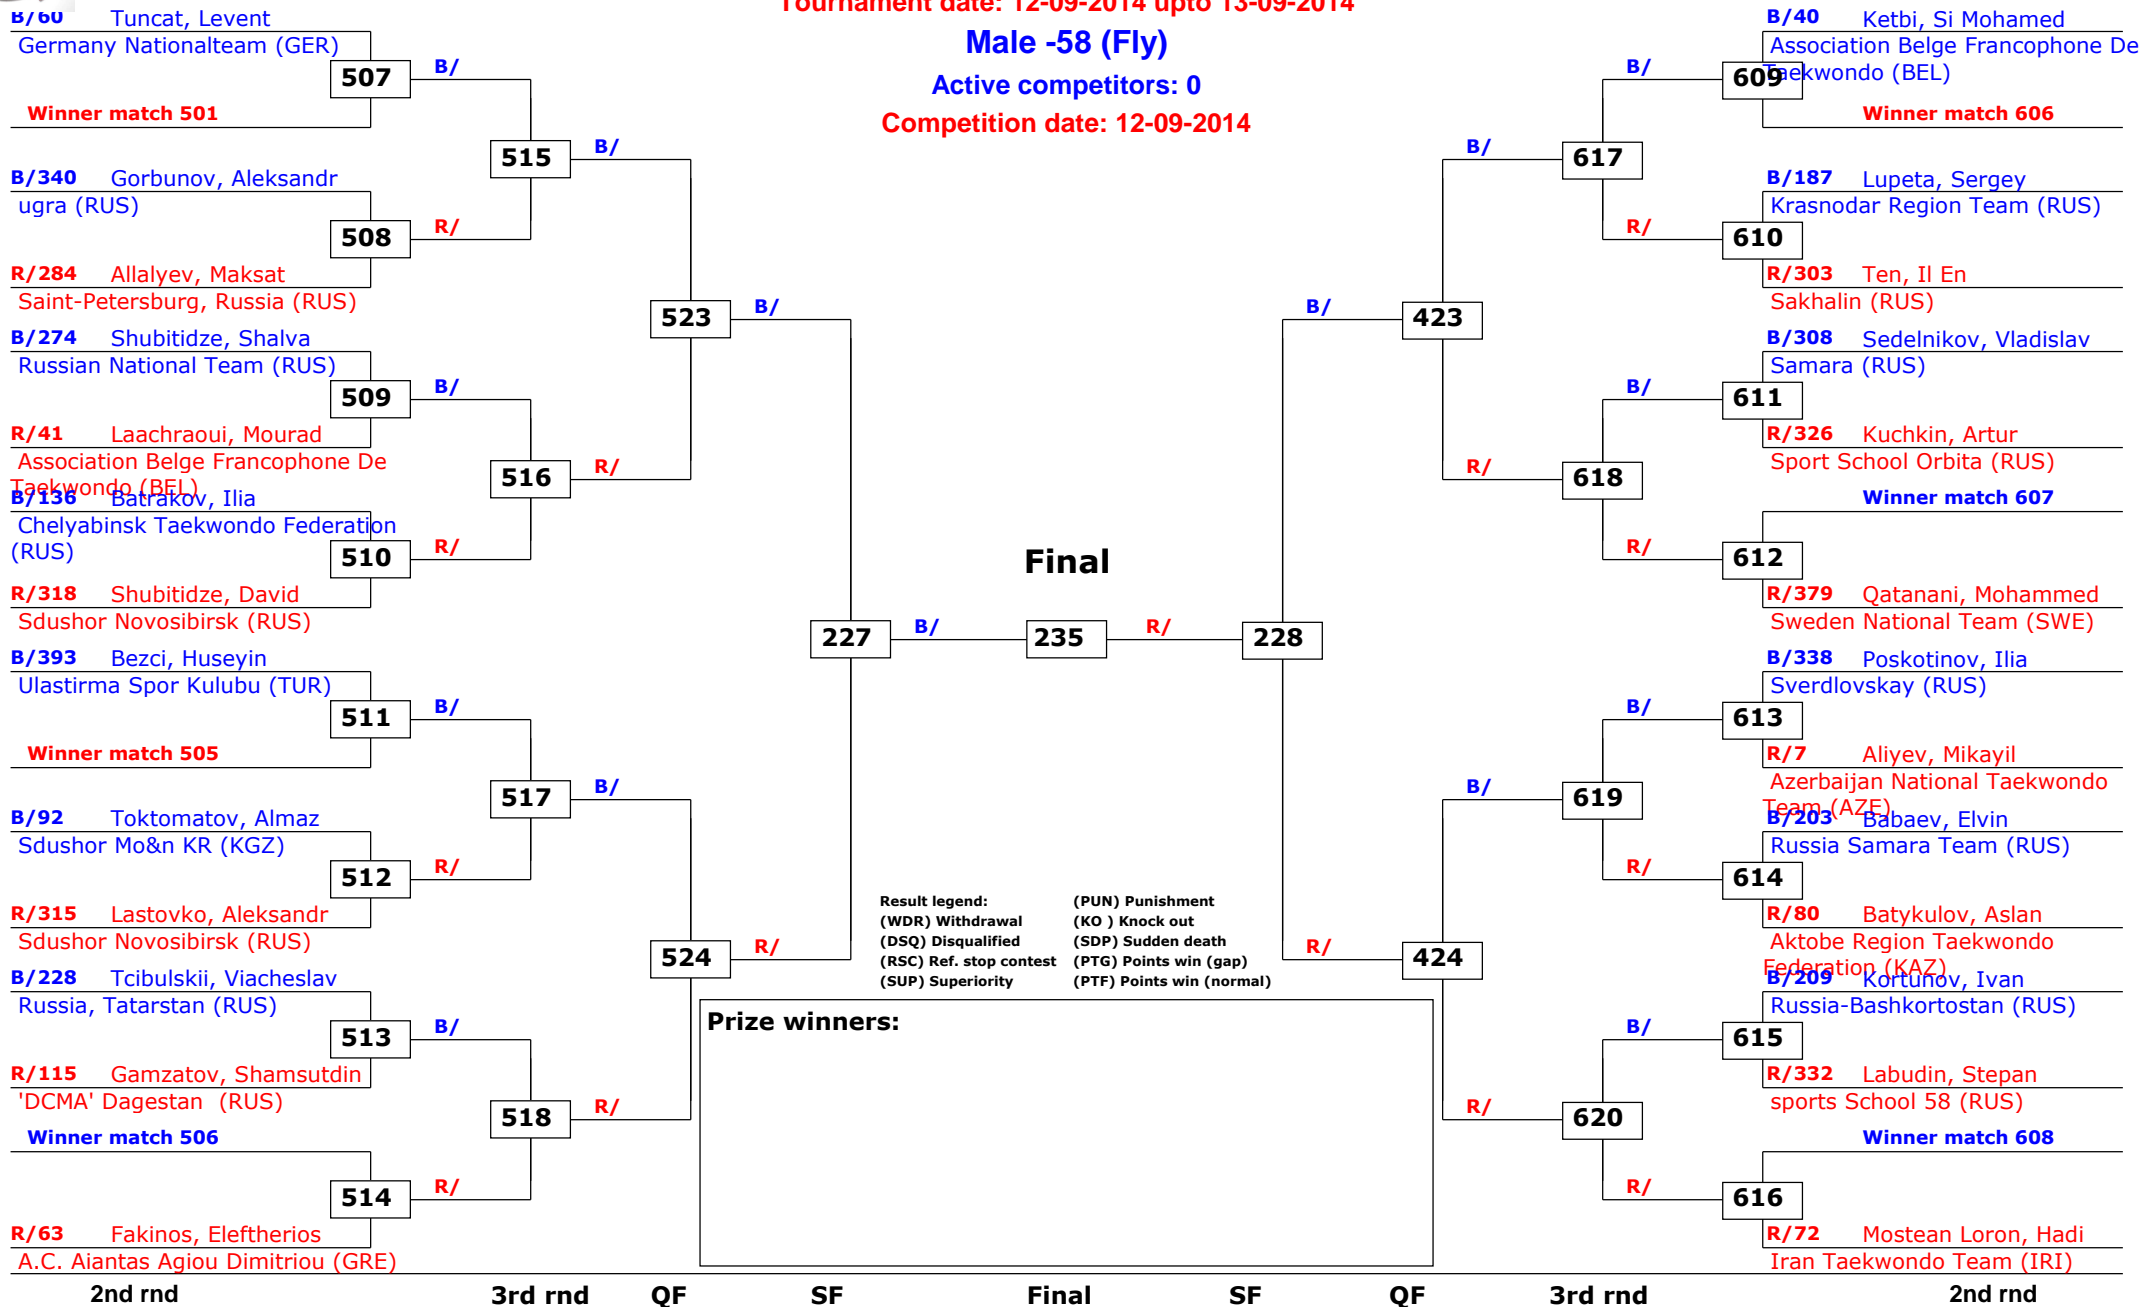

QF

3rd rnd

2nd rnd

1st rnd

**IMPORTANT: PLEASE NOTE!**  
Due to the no. of contestants, round 2 upto the final are shown on schema page 3. If your competitor reaches round 2, check only page 3 for the rest of his/her fights.

# Russian Open 2014

Moscow, Russia

Tournament date: 12-09-2014 upto 13-09-2014

## Male -58 (Fly)

Active competitors: 0

Competition date: 12-09-2014

# Russian Open 2014

Moscow, Russia

Tournament date: 12-09-2014 upto 13-09-2014

Male -68 (Feather)

Active competitors: 25

Competition date: 12-09-2014