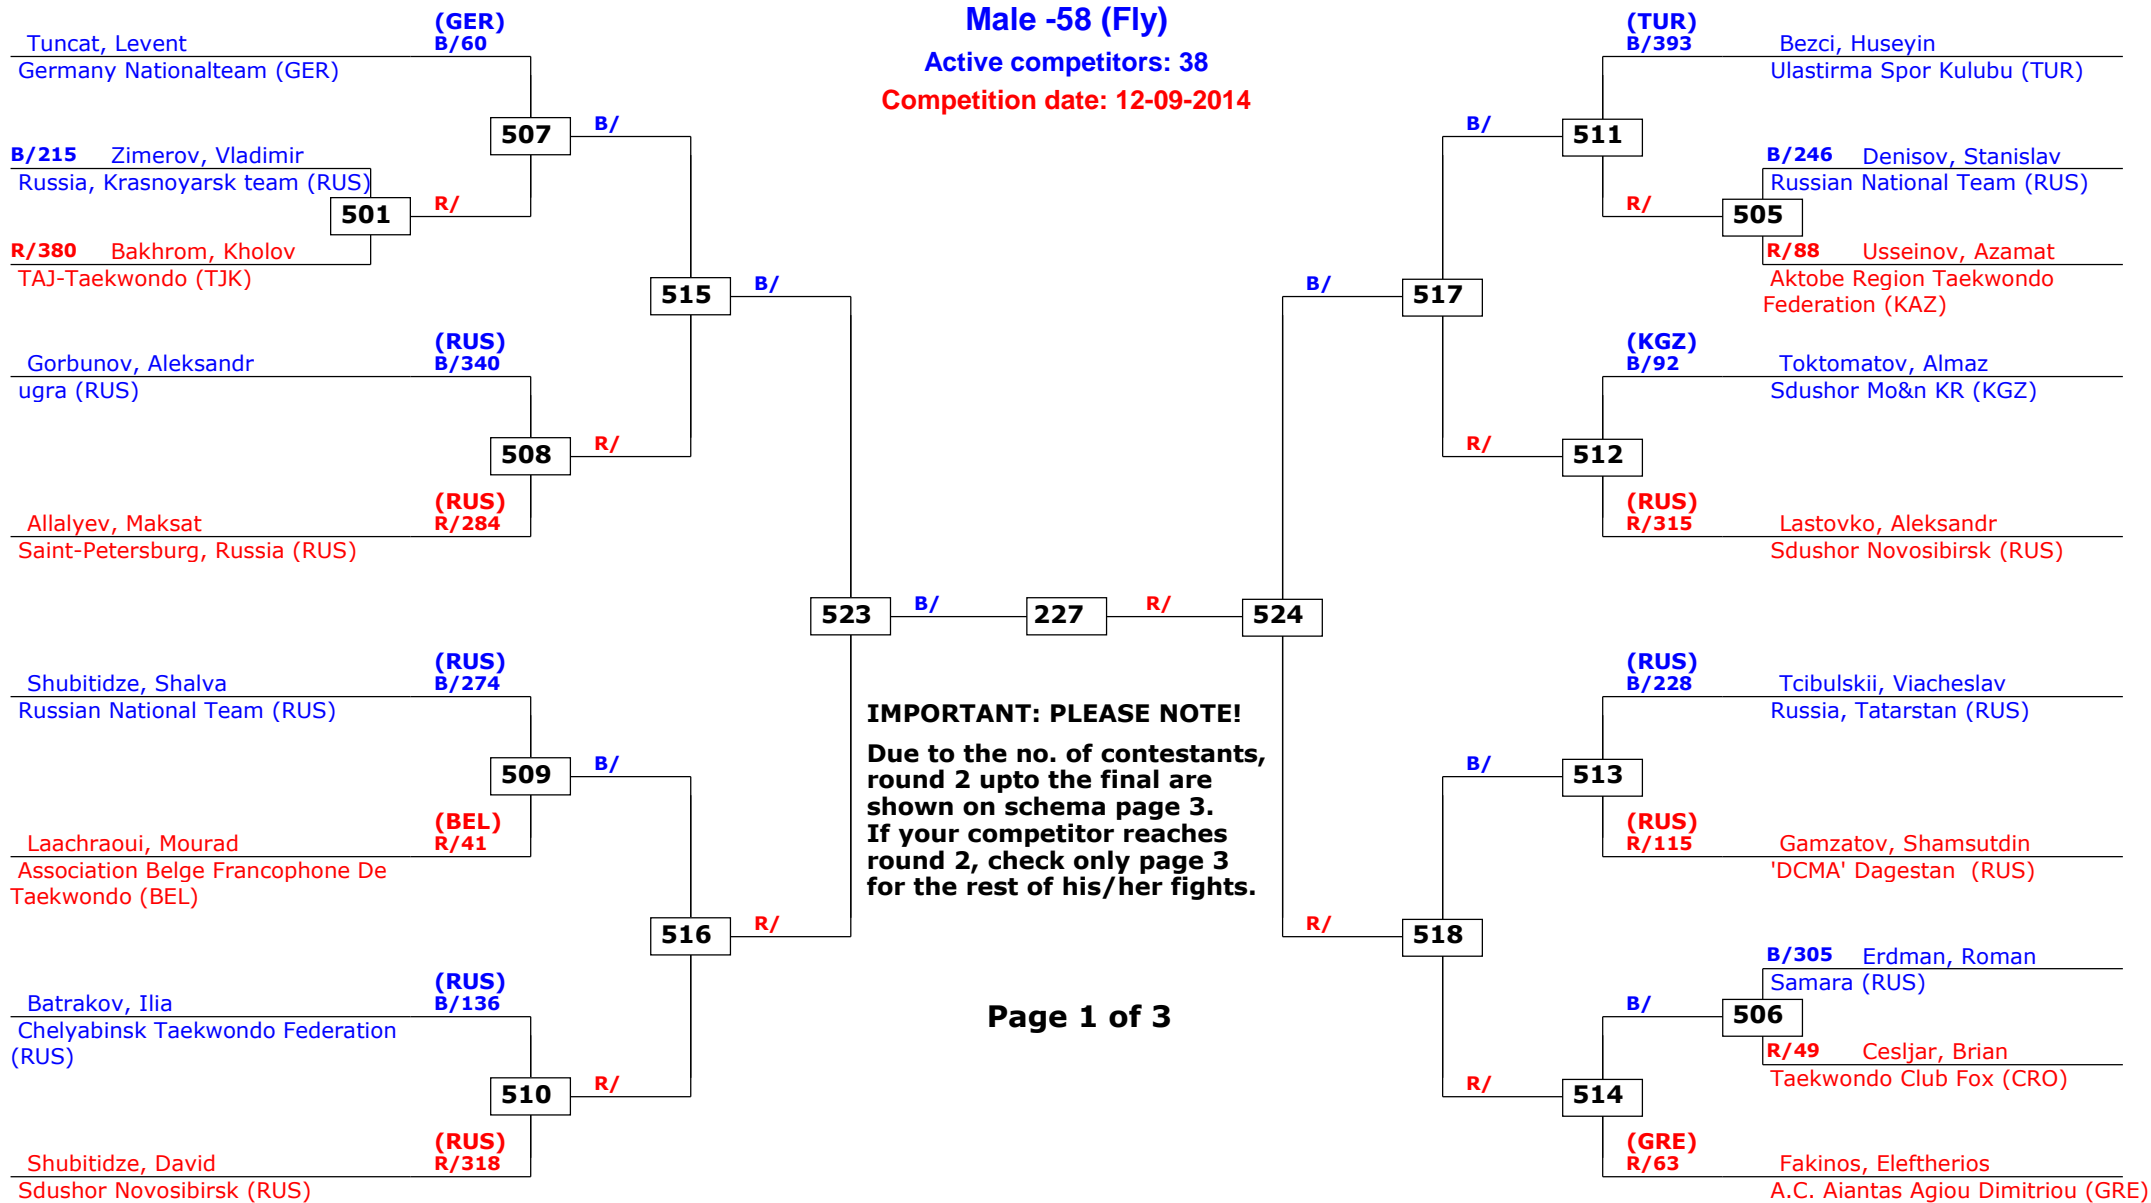

# Russian Open 2014

Moscow, Russia

Tournament date: 12-09-2014 upto 13-09-2014

## Male -58 (Fly)

Active competitors: 38

Competition date: 12-09-2014

1st rnd

2nd rnd

3rd rnd

QF

SF