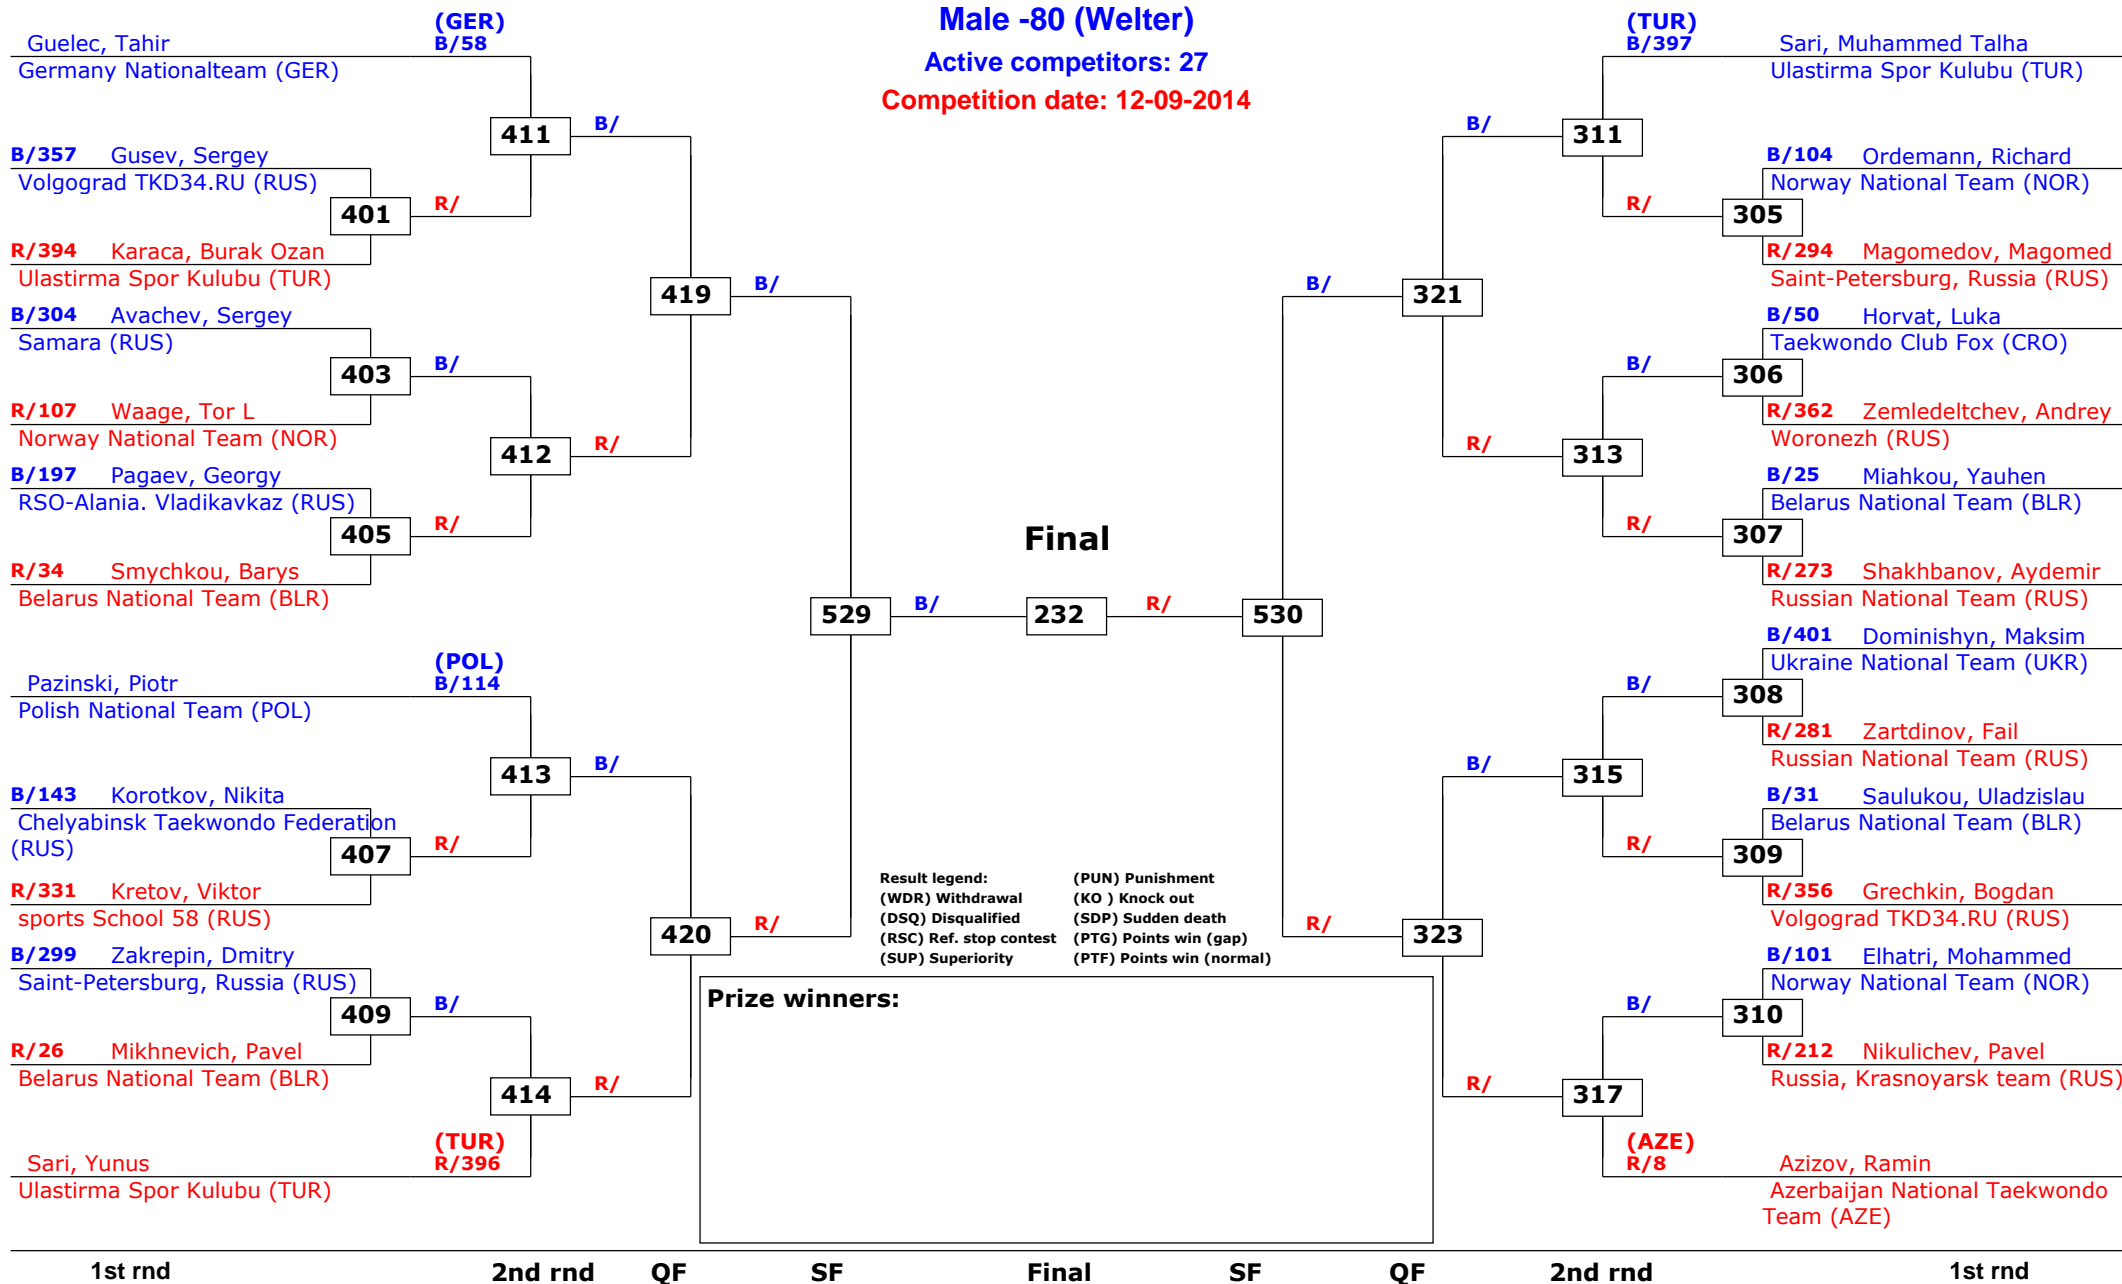

# Russian Open 2014

Moscow, Russia

Tournament date: 12-09-2014 upto 13-09-2014

Male -68 (Feather)

Active competitors: 25

Competition date: 12-09-2014

# Russian Open 2014

Moscow, Russia

Tournament date: 12-09-2014 upto 13-09-2014

Male -80 (Welter)

Active competitors: 27

Competition date: 12-09-2014

# Russian Open 2014

Moscow, Russia

Tournament date: 12-09-2014 upto 13-09-2014

Male -87 (Middle)

Active competitors: 13

Competition date: 12-09-2014

# Russian Open 2014

Moscow, Russia

Tournament date: 12-09-2014 upto 13-09-2014

Male +87 (Heavy)

Active competitors: 12

Competition date: 12-09-2014

Result legend:

(WDR) Withdrawal	(PUN) Punishment
(DSQ) Disqualified	(KO ) Knock out
(RSC) Ref. stop contest	(SDP) Sudden death
(SUP) Superiority	(PTG) Points win (gap)
	(PTF) Points win (normal)