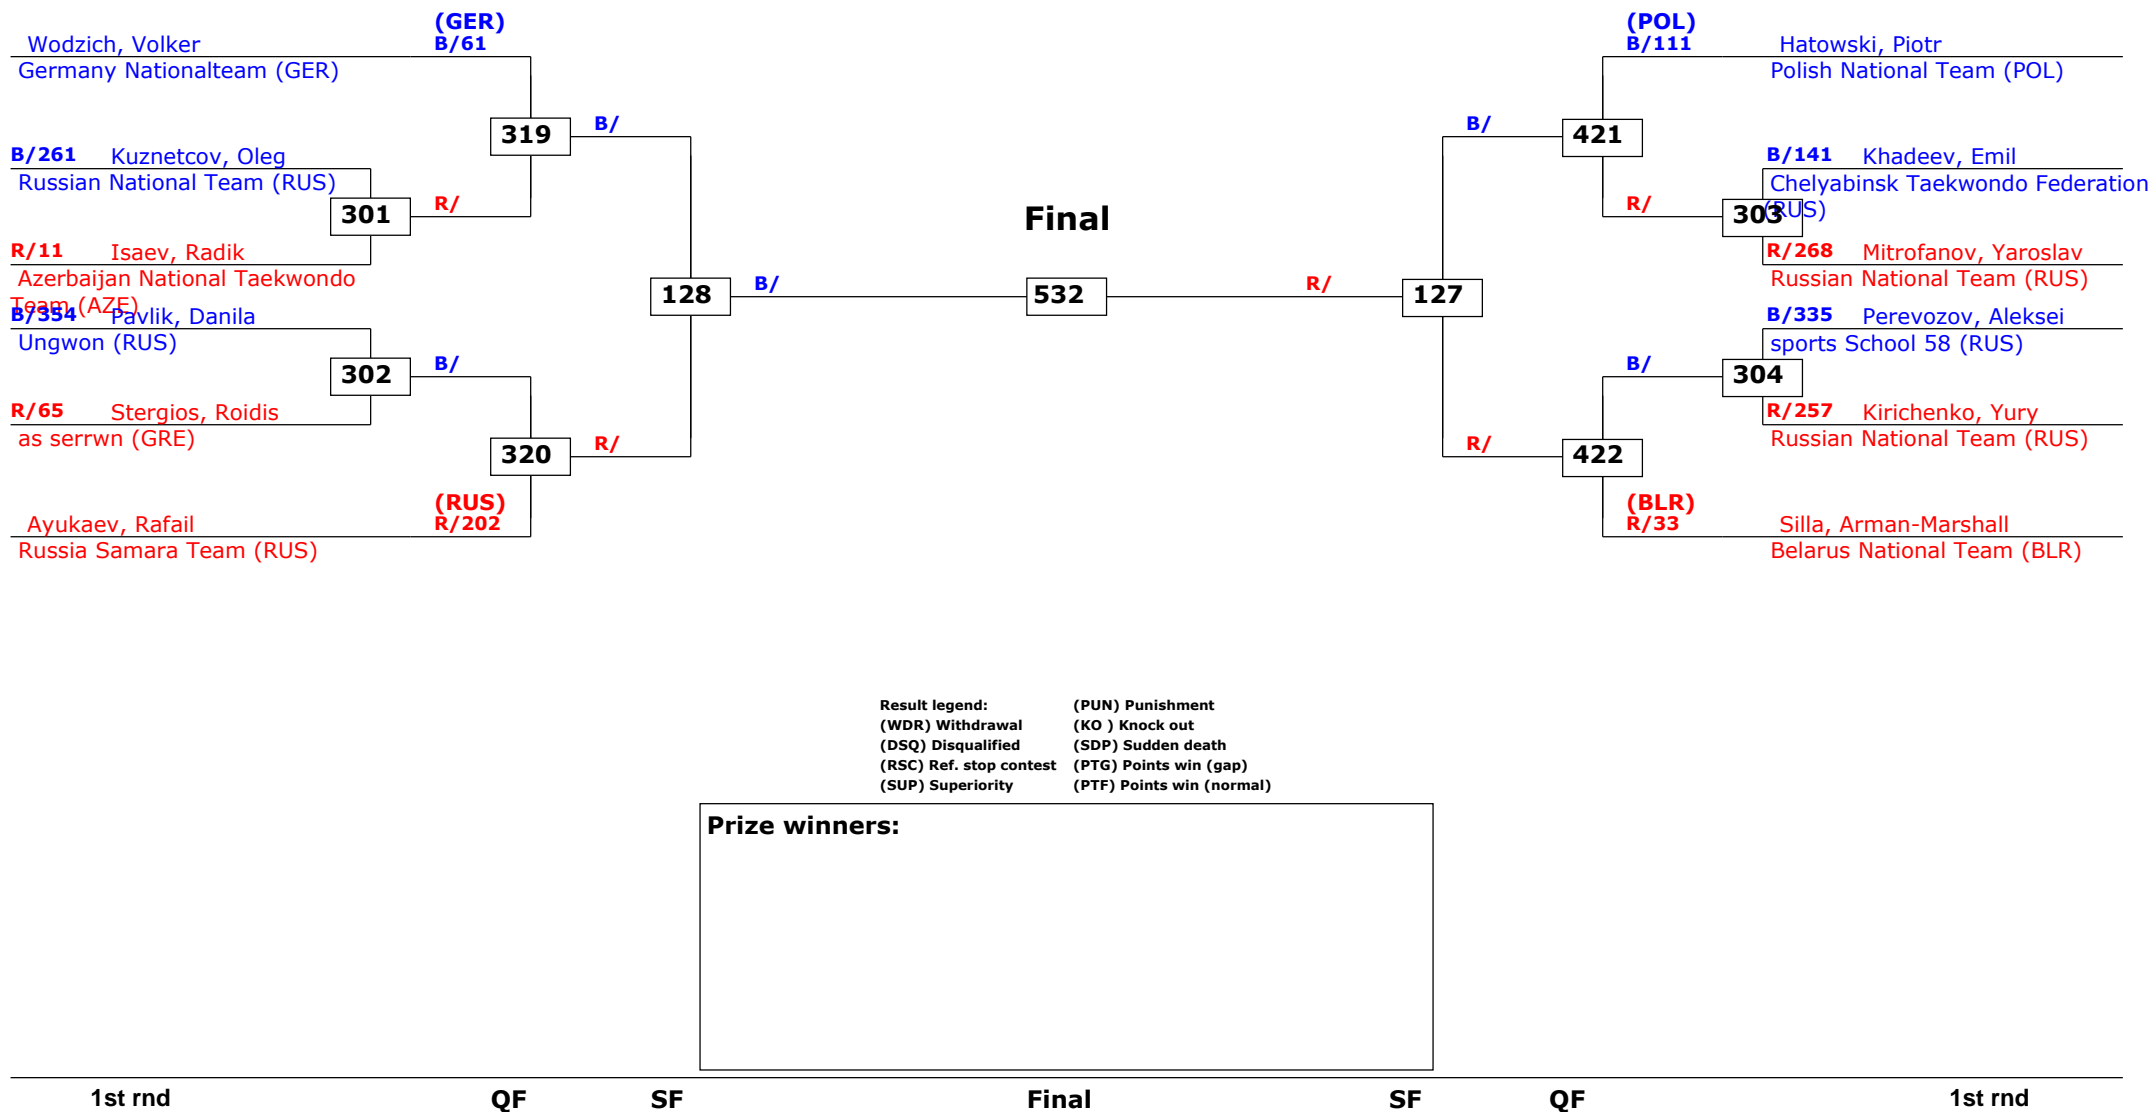

# Russian Open 2014

Moscow, Russia

Tournament date: 12-09-2014 upto 13-09-2014

Male -87 (Middle)

Active competitors: 13

Competition date: 12-09-2014

# Russian Open 2014

Moscow, Russia

Tournament date: 12-09-2014 upto 13-09-2014

Male +87 (Heavy)

Active competitors: 12

Competition date: 12-09-2014

Result legend:

(WDR) Withdrawal	(PUN) Punishment
(DSQ) Disqualified	(KO ) Knock out
(RSC) Ref. stop contest	(SDP) Sudden death
(SUP) Superiority	(PTG) Points win (gap)
	(PTF) Points win (normal)

# Russian Open 2014

Moscow, Russia

Tournament date: 12-09-2014 upto 13-09-2014

Female -49 (Fly)

Active competitors: 17

Competition date: 12-09-2014

# Russian Open 2014

Moscow, Russia

Tournament date: 12-09-2014 upto 13-09-2014

Female -67 (Welter)

Active competitors: 13

Competition date: 12-09-2014

Result legend:

(WDR) Withdrawal	(PUN) Punishment
(DSQ) Disqualified	(KO ) Knock out
(RSC) Ref. stop contest	(SDP) Sudden death
(SUP) Superiority	(PTG) Points win (gap)
	(PTF) Points win (normal)