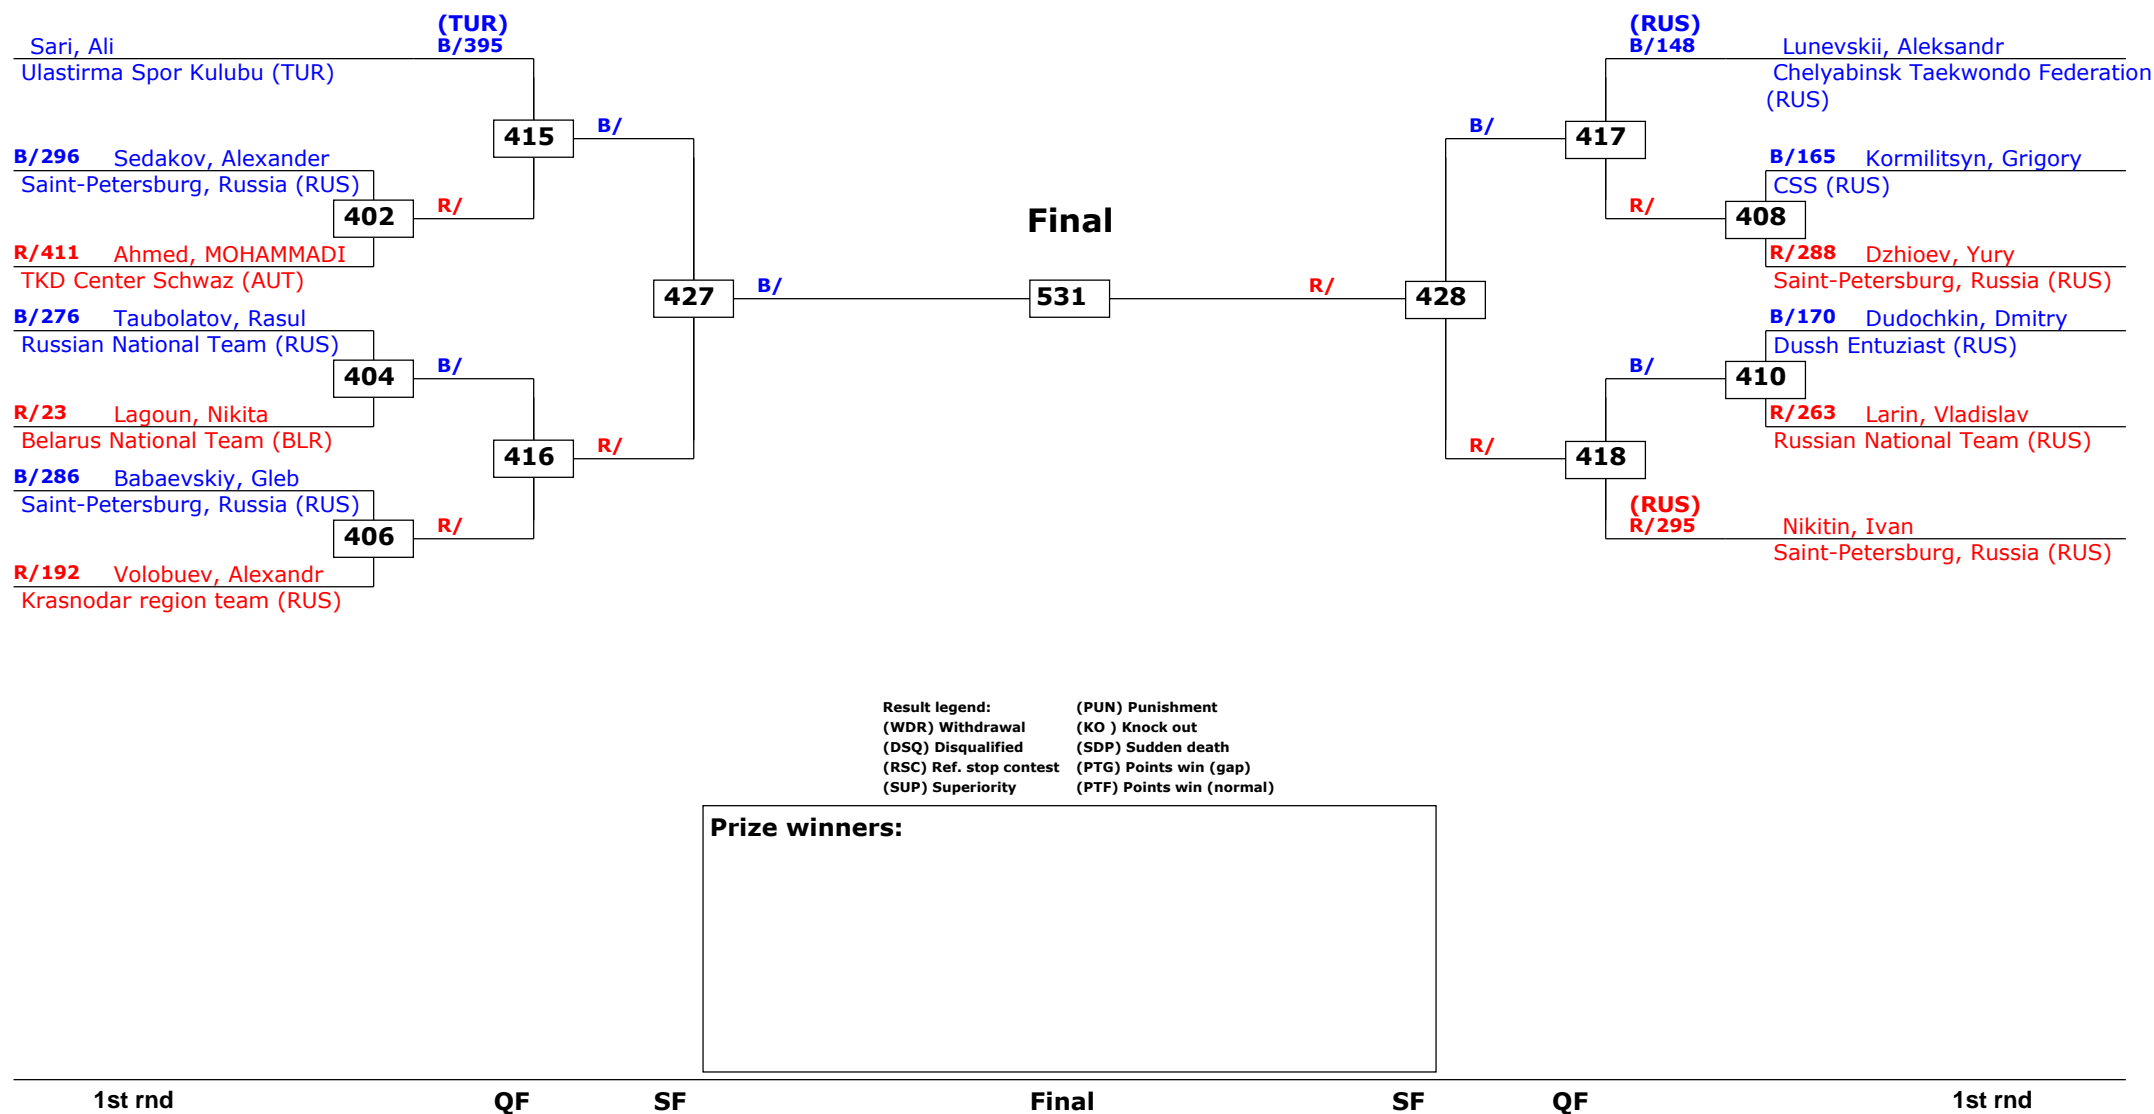

# Russian Open 2014

Moscow, Russia

Tournament date: 12-09-2014 upto 13-09-2014

Male -68 (Feather)

Active competitors: 25

Competition date: 12-09-2014

# Russian Open 2014

Moscow, Russia

Tournament date: 12-09-2014 upto 13-09-2014

Male -80 (Welter)

Active competitors: 27

Competition date: 12-09-2014

# Russian Open 2014

Moscow, Russia

Tournament date: 12-09-2014 upto 13-09-2014

Male -87 (Middle)

Active competitors: 13

Competition date: 12-09-2014

# Russian Open 2014

Moscow, Russia

Tournament date: 12-09-2014 upto 13-09-2014

Male +87 (Heavy)

Active competitors: 12

Competition date: 12-09-2014

Result legend:

(WDR) Withdrawal	(PUN) Punishment
(DSQ) Disqualified	(KO ) Knock out
(RSC) Ref. stop contest	(SDP) Sudden death
(SUP) Superiority	(PTG) Points win (gap)
	(PTF) Points win (normal)