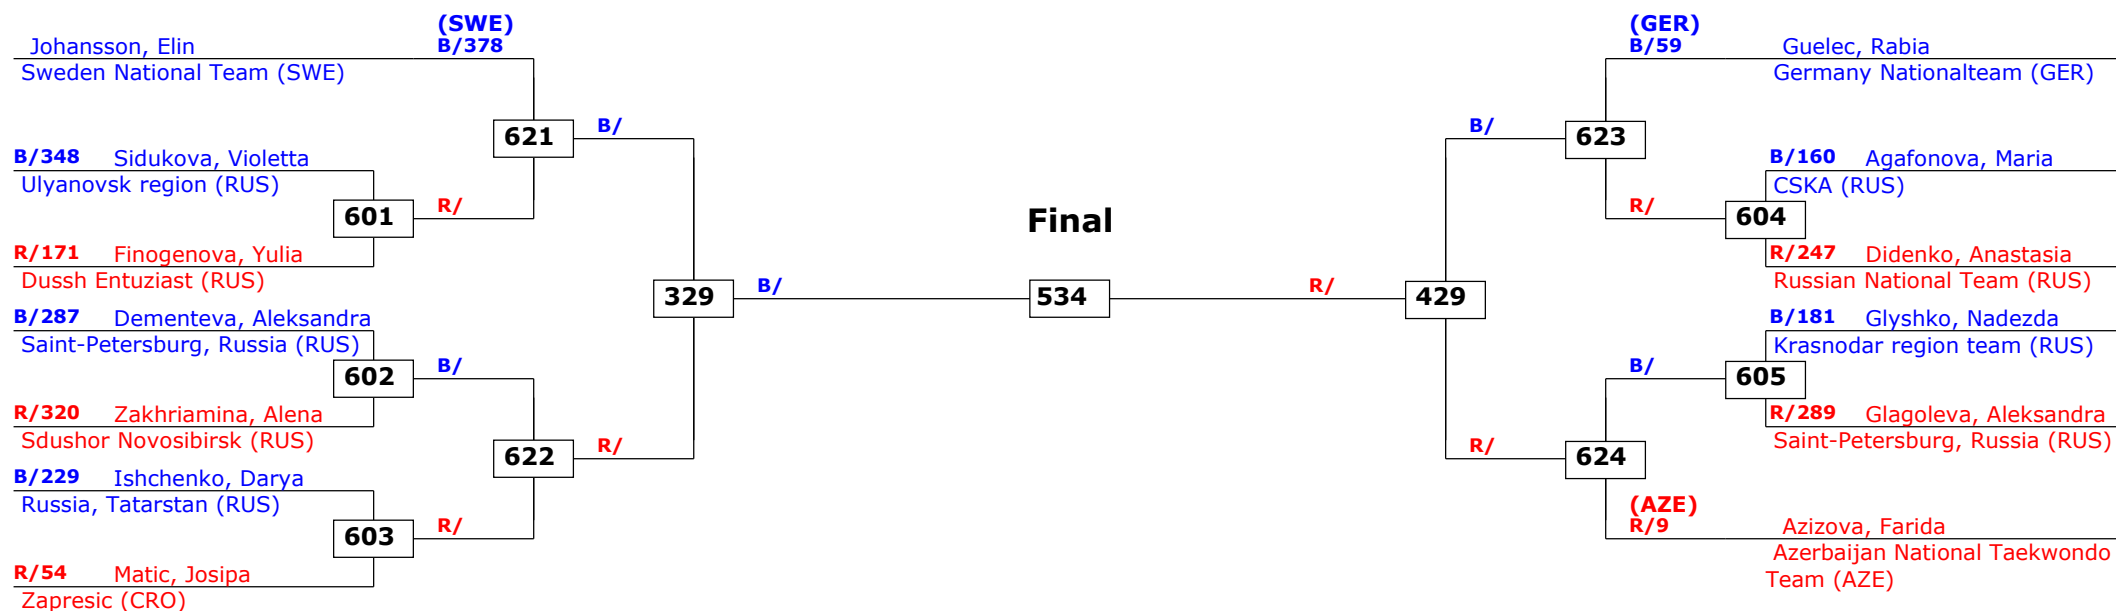

# Russian Open 2014

Moscow, Russia

Tournament date: 12-09-2014 upto 13-09-2014

Female -49 (Fly)

Active competitors: 17

Competition date: 12-09-2014

# Russian Open 2014

Moscow, Russia

Tournament date: 12-09-2014 upto 13-09-2014

Female -67 (Welter)

Active competitors: 13

Competition date: 12-09-2014

Result legend:

(WDR) Withdrawal	(PUN) Punishment
(DSQ) Disqualified	(KO ) Knock out
(RSC) Ref. stop contest	(SDP) Sudden death
(SUP) Superiority	(PTG) Points win (gap)
	(PTF) Points win (normal)

**Prize winners:**

1st rnd

QF

SF

Final

SF

QF

1st rnd