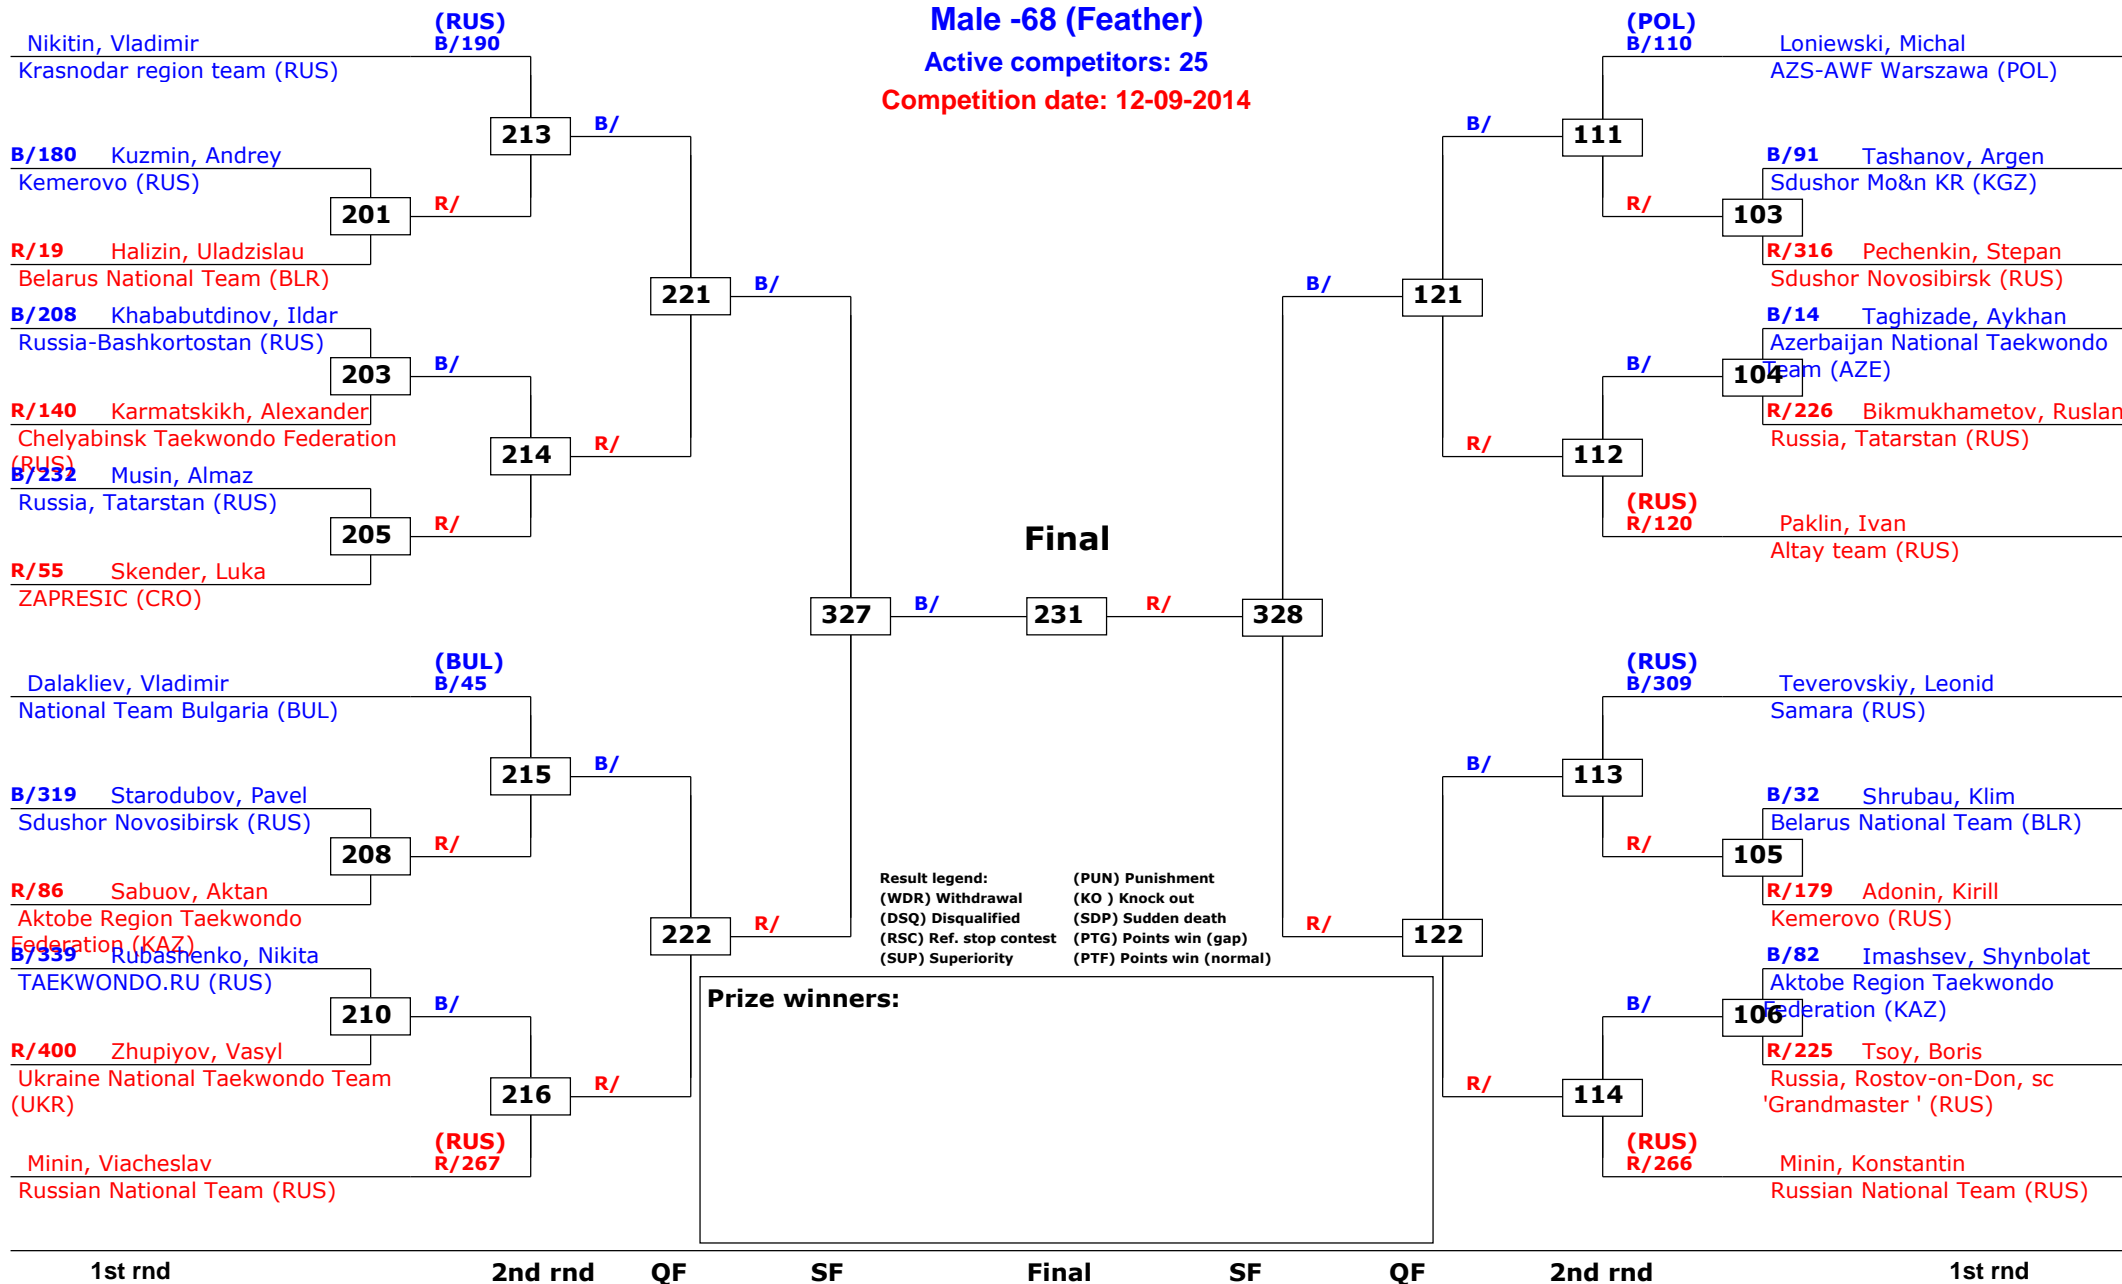

## Male -58 (Fly)

Active competitors: 0

Competition date: 12-09-2014

# Russian Open 2014

Moscow, Russia

Tournament date: 12-09-2014 upto 13-09-2014

Male -68 (Feather)

Active competitors: 25

Competition date: 12-09-2014

# Russian Open 2014

Moscow, Russia

Tournament date: 12-09-2014 upto 13-09-2014

Male -80 (Welter)

Active competitors: 27

Competition date: 12-09-2014

# Russian Open 2014

Moscow, Russia

Tournament date: 12-09-2014 upto 13-09-2014

Male -87 (Middle)

Active competitors: 13

Competition date: 12-09-2014